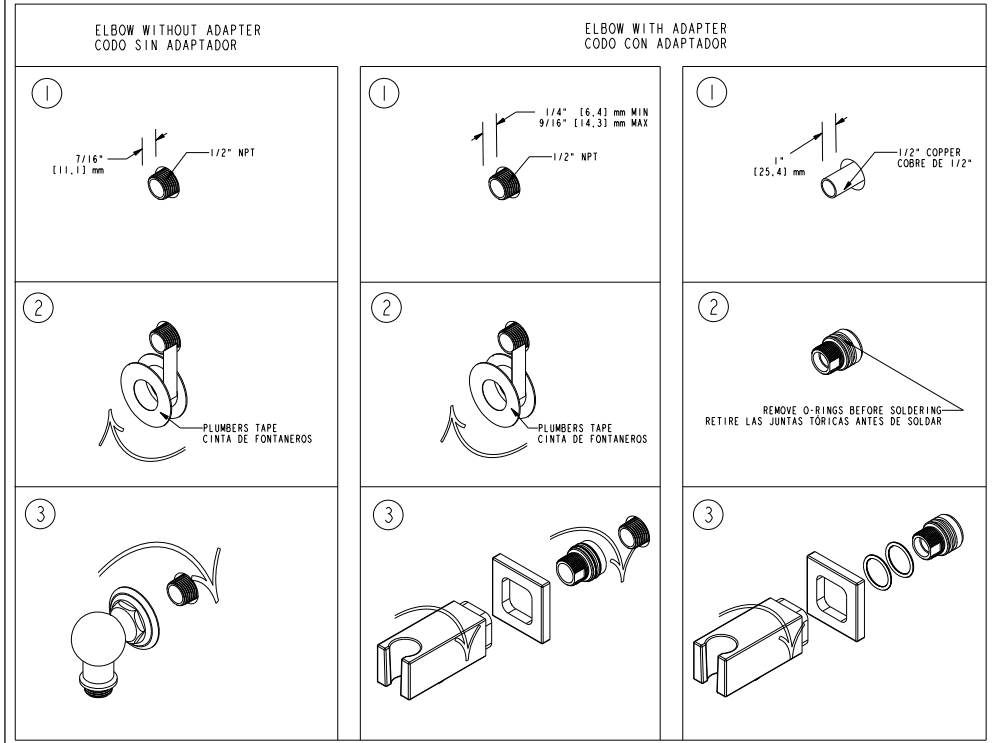

INSTALLATION INSTRUCTIONS
INSTRUCCIONES DE INSTALACIÓN

SUPPLY ELBOW
CODO DE SUMINISTRO

ELBOW WITHOUT ADAPTER
CODO SIN ADAPTADOR

ELBOW WITH ADAPTER
CODO CON ADAPTADOR

OR

REPRESENTATIVE IMAGE SHOWN IDENTIFY YOUR PRODUCT
IMAGEN REPRESENTATIVA MOSTRADA IDENTIFIQUE SU PRODUCTO

RECOMMEND INSTALLATION BY A PROFESSIONAL PLUMBING CONTRACTOR
RECOMIENDE LA INSTALACIÓN A UN CONTRATISTA DE PLOMERÍA PROFESIONAL

NOTE: THE USE OF PETROLEUM BASE PLUMBERS PUTTY ON OUR PRODUCTS WILL NULLIFY THE WARRANTY.
WE RECOMMEND THE USE OF CLEAR SILICONE SEALING MATERIALS.
NOTA: EL USO DE MASILLA DE PLOMERÍA A BASE DE PETRÓLEO EN NUESTROS PRODUCTOS ANULARÁ LA GARANTÍA.
RECOMENDAMOS EL USO DE MATERIALES DE SELLADO DE SILICONA TRANSPARENTE.